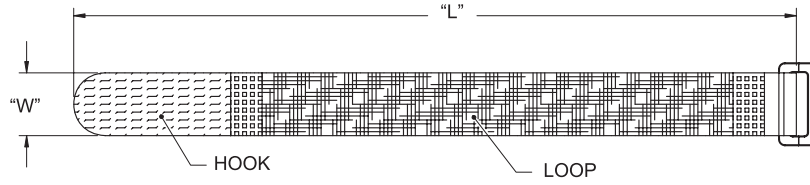

RKWDM

Hook & Loop Cinch Straps with Metal Buckle

- Metal buckle for heavy duty industrial applications

Material: Nylon Woven Hook & Loop Buckle: Metal Standard Pack: 10 per bag			
Part No.		"L" Length	"W" Width
Black	Orange		
RKWDM-16-15-BK	RKWDM-16-15-OR	15.0 (381)	1.0 (25.4)
RKWDM-16-20-BK	RKWDM-16-20-OR	20.0 (508)	
RKWDM-16-22-BK	RKWDM-16-22-OR	22.0 (559)	
RKWDM-16-24-BK	RKWDM-16-24-OR	24.0 (610)	
RKWDM-32-15-BK	RKWDM-32-15-OR	15.0 (381)	2.0 (51)
RKWDM-32-20-BK	RKWDM-32-20-OR	20.0 (508)	
RKWDM-32-22-BK	RKWDM-32-22-OR	22.0 (559)	
RKWDM-32-24-BK	RKWDM-32-24-OR	24.0 (610)	