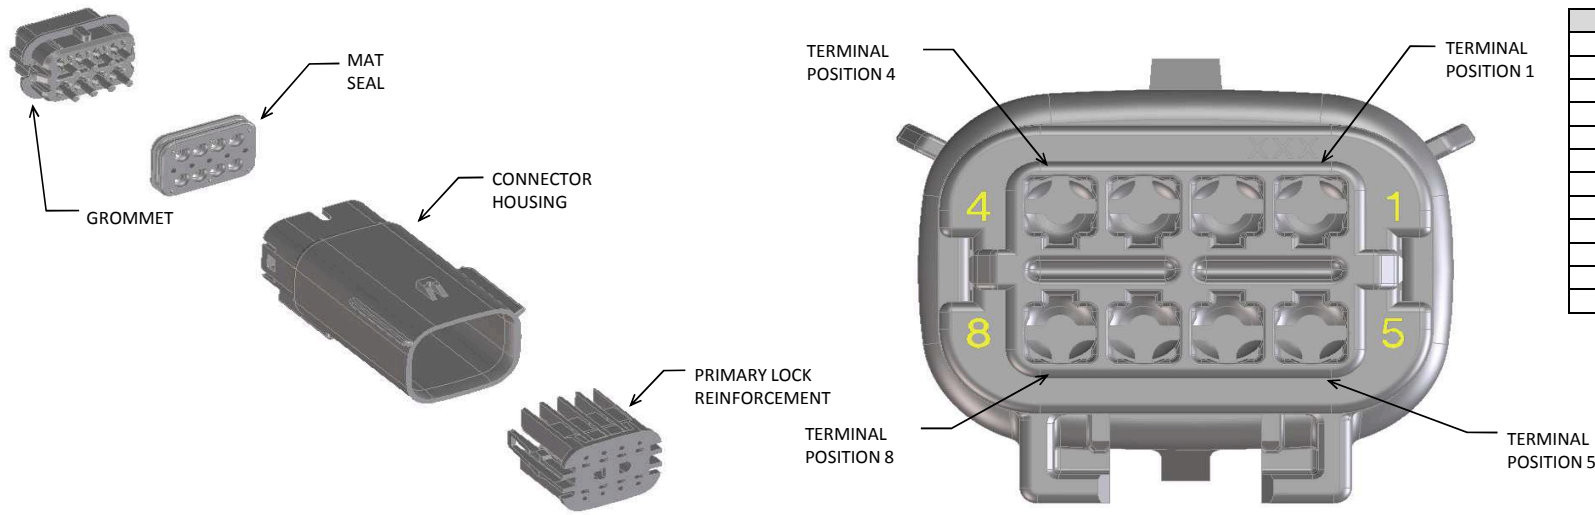

MX150 2X4 BLADE SEALED ASSEMBLY MAT SEAL
BOM AND PIN OUT SHEET

ABBREVIATION	DESCRIPTION	COLOR	MATERIAL
A-BLK	HOUSING, KEYING OPTION A	BLACK	SPS/NYLON GF20
B-LG	HOUSING, KEYING OPTION B	LIGHT GRAY	SPS/NYLON GF20
C-BR	HOUSING, KEYING OPTION C	BROWN	SPS/NYLON GF20
D-GR	HOUSING, KEYING OPTION D	GREEN	SPS/NYLON GF20
C-DG	HOUSING, KEYING OPTION C	DARK GRAY	SPS/NYLON GF20
D-SG	HOUSING, KEYING OPTION D	STONE GRAY	SPS/NYLON GF20
A-YW	HOUSING, KEYING OPTION A	YELLOW	SPS/NYLON GF20
GCP	GROMMET CAP (PLUGGED)	BLACK	SPS/NYLON GF20
GCO	GROMMET CAP (OPEN)	BLACK	SPS/NYLON GF20
PLR	PLR	NATURAL	SPS/NYLON GF20
M-R	MAT SEAL	RUST RED	INHERENTLY LUBRICATED SILICONE
M-B	MAT SEAL	ROYAL BLUE	INHERENTLY LUBRICATED SILICONE

FOR ADDITIONAL INFORMATION SEE SD-33482-0001