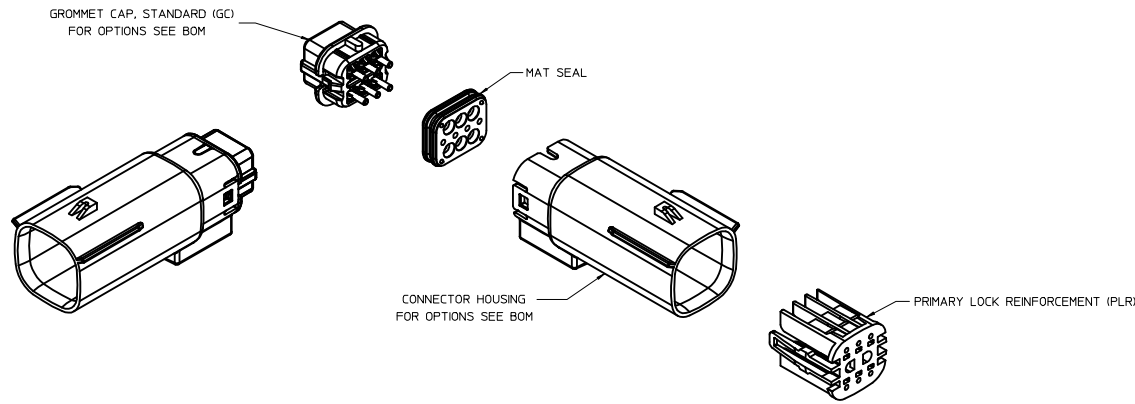

1. GENERAL:
  - a. APPLICATION SPECIFICATION SEE: AS-33472-100
    CONTAINS: PRODUCT INTRODUCTION, PRODUCT SUMMARY, CONNECTOR ASSEMBLY, PACKAGING INFORMATION, CONNECTOR MATING, SERVICE INSTRUCTIONS, ELECTRICAL CONTINUITY CHECKING, CRIMPING, AND TROUBLESHOOTING.
    -DESIGNED TO MATE WITH RECEPTACLE SEALED ASSEMBLY SPECIFIED IN MOLEX CHARTED DRAWING SD-33472-061 AND SD-33472-071.
    -FOR 1.5mm BLADE TERMINALS TO BE USED WITH THIS ASSEMBLY SEE MOLEX DRAWING SD-33000-001
    - SYSTEM TO BE USED WITH WIRE WITHIN DIAMETER RANGE OF 1.2mm TO 2.69mm.
    -ASSEMBLY SHIPPED WITH PLR IN PRE-LOCK POSITION
    -IN THE EVENT THAT THE PLR IS FOUND IN THE SEATED (FINAL LOCK) POSITION, REFER TO MOLEX SPECIFICATION PS-34646-001, AVAILABLE AT www.molex.com <<http://www.molex.com>>
    -ASSEMBLY CONFORMS TO SAE/USCAR-2 REV.4 WITH THE FOLLOWING EXCEPTIONS: TERMINAL INSERTION FORCE FOR WIRE DIAMETER ABOVE 2.5mm NOT EXCEEDING 2.69mm SHALL NOT EXCEED 45 NEWTONS.
  - b. PRODUCT SPECIFICATION SEE: PS-33472-000
    CONTAINS: PRODUCT INTRODUCTION, PRODUCT SUMMARY, AND PRODUCT VALIDATION.
  - c. PACKAGING SPECIFICATION PER MOLEX DRAWING: PK-31300-435
  - d. PARTS MUST BE IN COMPLIANCE TO MOLEX CHEMICAL SUBSTANCES FOR PRODUCTS AND PACKAGING SPECIFICATION: ES-40000-5016
  - e. DATA MUST BE SUBMITTED UNDER THE MOLEX PART NUMBER TO IMDS (COMPANY ID#13255)
2. DESIGN - MATERIALS:
  - a. SEE BOM TABLE.
3. DESIGN - GEOMETRY:
  - a. THIS IS A 100% CAD GENERATED PART. THE CAD MATHEMATICAL DATA IS THE MASTER FOR THIS PART. FOR DIMENSIONAL OR ANY INFORMATION NOT SHOWN ON THIS DRAWING, ANALYZE THE CAD MODEL.
  - b. GEOMETRIC DIMENSIONS AND TOLERANCES PER ASME Y14.5M - 1994
  - c. EDGES AND UNDIMENSIONED DETAILS PER ISO13715
  - d. CORNERS SHOWN AS SHARP TO BE R 0.2 MAX.
  - e. LETTERING SHALL BE 0.15 MAX RAISED IN 0.25 MAX RECESS PAD. THIS INCLUDES RECYCLING CODE, CAVITY ID, VENDOR IDENTIFICATION, AND CUSTOMER MATERIAL NUMBER.
  - f. VISUAL DEFECTS SHALL MEET COSMETIC STANDARD PS-45499-002 (Class B).
  - g. LASER MARKING: TBD

MX150 2X3 BLADE SEALED ASSEMBLY - STANDARD (STD)