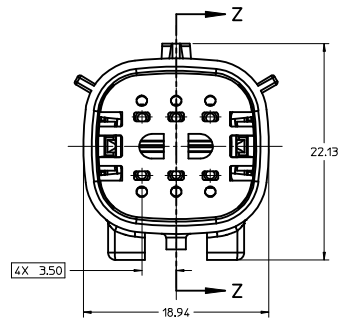

KEY CONFIGURATIONS

KEY A

KEY B

KEY C

KEY D

REVISED DEC NO. UAU2016-1297 DRAWN BY CHYK APPR: JDENG02 2016/03/07 AB	QUALITY SYMBOLS	GENERAL TOLERANCES (UNLESS SPECIFIED)	DIMENSION STYLE	SCALE	DESIGN UNITS	THIRD ANGLE PROJECTION
	▽=0	mm INCH	MM ONLY	4:1	METRIC	☉
	▽=0	4 PLACES ± --- ± ---	DRAWN BY DATE	TITLE		
	▽=0	3 PLACES ± --- ± ---	MDICK 2011/07/22	MX150 2X3 BLADE SEALED ASSEMBLY MAT SEAL		
▽=0	2 PLACES ± 0.10 ± ---	CHECKED BY DATE	MATERIAL NO.			
▽=0	1 PLACE ± 0.3 ± ---	MDICK 2011/12/19	SEE BOM			
▽=0	0 PLACE ± ±	APPROVED BY DATE	DOCUMENT NO.			
	ANGULAR ± 3 °		SD-33482-061			
	DRAFT WHERE APPLICABLE MUST REMAIN WITHIN DIMENSIONS		SHEET NO. 2 OF 9			
			THIS DRAWING CONTAINS INFORMATION THAT IS PROPRIETARY TO MOLEX INCORPORATED AND SHOULD NOT BE USED WITHOUT WRITTEN PERMISSION			

BLADE SEALED ASSEMBLY

OPTIONAL LASER MARKING ON THIS SURFACE SEE NOTE 3g

Partial X-X
SCALE 4:1

PRIMARY LOCK REINFORCEMENT (PLR) SHOWN
IN PRE-STAGED POSITION
SECTION Z-Z

PRIMARY LOCK REINFORCEMENT (PLR) SHOWN
IN FINAL-LOCK POSITION
SECTION Y-Y

CHARTED DIMENSIONS	
CONFIGURATION	A
MX150 2X3 BLADE SEALED ASSEMBLY - STANDARD	53.85
MX150 2X3 BLADE SEALED ASSEMBLY - LENGTHENED	55.85

REVISED IEC NO. UAU2016-1297 DRAWN BY CHYK APPR: JDENG02 2016/03/07 2016/03/07 AB	QUALITY SYMBOLS	GENERAL TOLERANCES (UNLESS SPECIFIED)	DIMENSION STYLE	SCALE	DESIGN UNITS	THIRD ANGLE PROJECTION	
	∇=0 ∇=0 ∇=0	mm INCH 4 PLACES ± ± 3 PLACES ± ± 2 PLACES ±0.10 ± 1 PLACE ±0.3 ± 0 PLACE ± ±	MM ONLY	4:1	METRIC	DRAWN BY DATE MDICK 2011/07/22 CHECKED BY DATE MDICK 2011/12/19 APPROVED BY DATE	MX150 2X3 BLADE SEALED ASSEMBLY MAT SEAL molex
	ANGULAR ± 3 ° DRAFT WHERE APPLICABLE MUST REMAIN WITHIN DIMENSIONS	MATERIAL NO.	DOCUMENT NO.	SHEET NO.			
	SEE BOM SD-33482-061 3 OF 9	THIS DRAWING CONTAINS INFORMATION THAT IS PROPRIETARY TO MOLEX INCORPORATED AND SHOULD NOT BE USED WITHOUT WRITTEN PERMISSION					