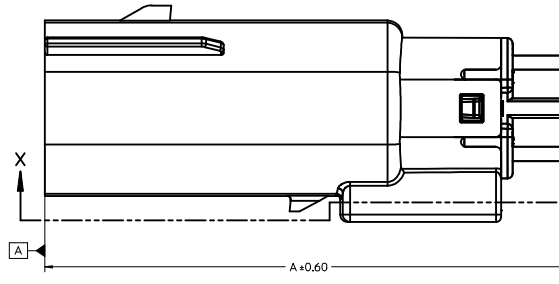

BLADE SEALED ASSEMBLY

OPTIONAL LASER MARKING ON THIS SURFACE SEE NOTE 3g

Partial X-X
SCALE 4:1