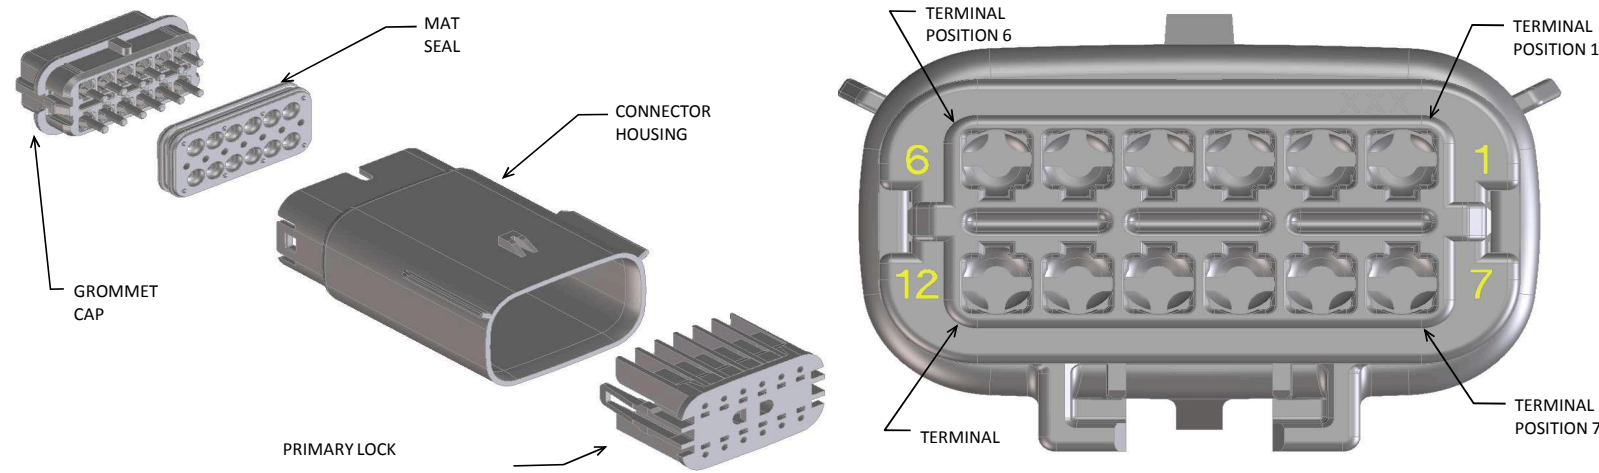

MX150 2X6 BLADE SEALED ASSY MAT SEAL
BOM AND PIN OUT SHEET

ABBREVIATION	DESCRIPTION	COLOR	MATERIAL
A-BLK	HOUSING, KEYING OPTION A	BLACK	SPS/NYLON GF20
B-LG	HOUSING, KEYING OPTION B	LIGHT GRAY	SPS/NYLON GF20
C-BR	HOUSING, KEYING OPTION C	BROWN	SPS/NYLON GF20
D-GR	HOUSING, KEYING OPTION D	GREEN	SPS/NYLON GF20
A-YL	HOUSING, KEYING OPTION A	YELLOW	SPS/NYLON GF20
C-DG	HOUSING, KEYING OPTION C	DARK GRAY	SPS/NYLON GF20
D-SG	HOUSING, KEYING OPTION D	STONE GRAY	SPS/NYLON GF20
GCP	GROMMET CAP (PLUGGED)	BLACK	SPS/NYLON GF20
PLR	PLR	NATURAL	SPS/NYLON GF20
M-R	MAT SEAL	RUST RED	INHERENTLY LUBRICATED SILICONE
M-B	MAT SEAL	ROYAL BLUE	INHERENTLY LUBRICATED SILICONE

FOR ADDITIONAL INFORMATION SEE SD-33482-001