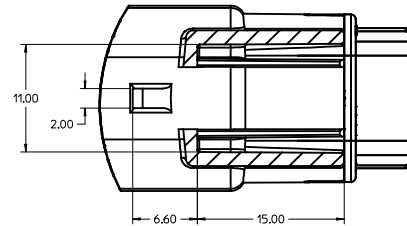

KEY CONFIGURATIONS

KEY A

KEY B

KEY C

KEY D

REVISED DEC NO. UAU2016-1297 DRAWN BY CHYK APPR: JDENG02 2016/03/07 AB	QUALITY SYMBOLS	GENERAL TOLERANCES (UNLESS SPECIFIED)	DIMENSION STYLE	SCALE	DESIGN UNITS	THIRD ANGLE PROJECTION
	▽=0	mm INCH	MM ONLY	4:1	METRIC	☉
	▽=0	4 PLACES ± --- ± ---	DRAWN BY DATE	TITLE		
	▽=0	3 PLACES ± --- ± ---	MDICK 2011/07/22	MX150 2X3 BLADE SEALED ASSEMBLY MAT SEAL		
▽=0	2 PLACES ± 0.10 ± ---	CHECKED BY DATE	MATERIAL NO.			
▽=0	1 PLACE ± 0.3 ± ---	MDICK 2011/12/19	SEE BOM			
▽=0	0 PLACE ± ±	APPROVED BY DATE	DOCUMENT NO.			
	ANGULAR ± 3 °		SD-33482-061			
	DRAFT WHERE APPLICABLE MUST REMAIN WITHIN DIMENSIONS		SHEET NO. 2 OF 9			
			THIS DRAWING CONTAINS INFORMATION THAT IS PROPRIETARY TO MOLEX INCORPORATED AND SHOULD NOT BE USED WITHOUT WRITTEN PERMISSION			

BLADE SEALED ASSEMBLY

OPTIONAL LASER MARKING ON THIS SURFACE SEE NOTE 3g

Partial X-X
SCALE 4:1

PRIMARY LOCK REINFORCEMENT (PLR) SHOWN
IN PRE-STAGED POSITION
SECTION Z-Z

PRIMARY LOCK REINFORCEMENT (PLR) SHOWN
IN FINAL-LOCK POSITION
SECTION Y-Y

CHARTED DIMENSIONS	
CONFIGURATION	A
MX150 2X3 BLADE SEALED ASSEMBLY - STANDARD	53.85
MX150 2X3 BLADE SEALED ASSEMBLY - LENGTHENED	55.85

REVISED IEC NO. UAU2016-1297 DRAWN BY CHYK APPR: JDENG02 2016/03/07 2016/03/07 AB	QUALITY SYMBOLS	GENERAL TOLERANCES (UNLESS SPECIFIED)	DIMENSION STYLE	SCALE	DESIGN UNITS	THIRD ANGLE PROJECTION	
	∇=0 ∇=0 ∇=0	mm INCH 4 PLACES ± ± 3 PLACES ± ± 2 PLACES ±0.10 ± 1 PLACE ±0.3 ± 0 PLACE ± ±	MM ONLY	4:1	METRIC	DRAWN BY DATE MDICK 2011/07/22 CHECKED BY DATE MDICK 2011/12/19 APPROVED BY DATE	MX150 2X3 BLADE SEALED ASSEMBLY MAT SEAL molex
	ANGULAR ± 3 ° DRAFT WHERE APPLICABLE MUST REMAIN WITHIN DIMENSIONS	MATERIAL NO.	DOCUMENT NO.	SHEET NO.			
	SEE BOM SD-33482-061 3 OF 9	THIS DRAWING CONTAINS INFORMATION THAT IS PROPRIETARY TO MOLEX INCORPORATED AND SHOULD NOT BE USED WITHOUT WRITTEN PERMISSION					