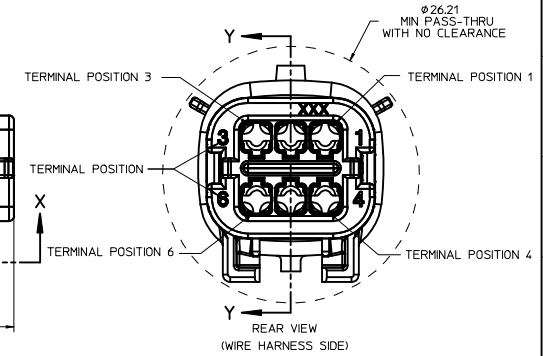

KEY CONFIGURATIONS

KEY A

KEY B

KEY C

KEY D

REVISED DEC NO. UAU2016-1297 DRAWN BY CHYK APPR: JDENG02 2016/03/07 AB	QUALITY SYMBOLS	GENERAL TOLERANCES (UNLESS SPECIFIED)	DIMENSION STYLE	SCALE	DESIGN UNITS	THIRD ANGLE PROJECTION
	▽=0	mm INCH	MM ONLY	4:1	METRIC	☉
	▽=0	4 PLACES ± --- ± ---	DRAWN BY DATE	TITLE		
	▽=0	3 PLACES ± --- ± ---	MDICK 2011/07/22	MX150 2X3 BLADE SEALED ASSEMBLY MAT SEAL		
▽=0	2 PLACES ± 0.10 ± ---	CHECKED BY DATE	MATERIAL NO.			
▽=0	1 PLACE ± 0.3 ± ---	MDICK 2011/12/19	SEE BOM			
▽=0	0 PLACE ± ±	APPROVED BY DATE	DOCUMENT NO.			
	ANGULAR ± 3 °		SD-33482-061			
	DRAFT WHERE APPLICABLE MUST REMAIN WITHIN DIMENSIONS		SHEET NO. 2 OF 9			
			THIS DRAWING CONTAINS INFORMATION THAT IS PROPRIETARY TO MOLEX INCORPORATED AND SHOULD NOT BE USED WITHOUT WRITTEN PERMISSION			

BLADE SEALED ASSEMBLY

OPTIONAL LASER MARKING ON THIS SURFACE SEE NOTE 3g

Partial X-X
SCALE 4:1

PRIMARY LOCK REINFORCEMENT (PLR) SHOWN
IN PRE-STAGED POSITION
SECTION Z-Z

PRIMARY LOCK REINFORCEMENT (PLR) SHOWN
IN FINAL-LOCK POSITION
SECTION Y-Y