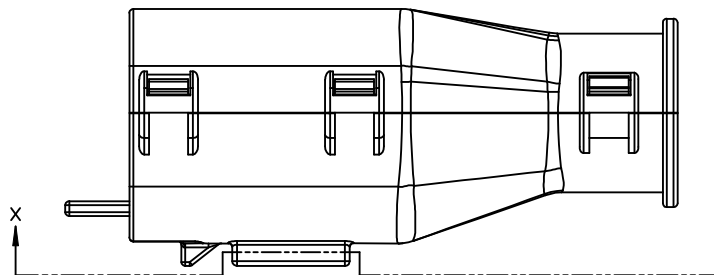

BACKSHELL FEATURES

- 1 - WITH RIBS
- 2 - WITHOUT RIBS

MX150 CIRCUIT SIZE 04, 06, 08, 12, 16, 20

REVISED IEC NO. UAU2016-1297 DRAWN BY CHYK APPR: JDENG02 2016/03/07 2016/03/07 2016/03/07 AB	QUALITY SYMBOLS	GENERAL TOLERANCES (UNLESS SPECIFIED)	DIMENSION STYLE	SCALE	DESIGN UNITS	THIRD ANGLE PROJECTION
	∇=0 ∇=0 ∇=0	mm INCH 4 PLACES ± --- ± --- 3 PLACES ± --- ± --- 2 PLACES ± 0.10 ± --- 1 PLACE ± 0.3 ± --- 0 PLACE ± ±	MM ONLY DRAWN BY DATE MDICK 2011/07/22 CHECKED BY DATE MDICK 2011/12/19 APPROVED BY DATE	4:1	METRIC	MX150 2X3 BLADE SEALED ASSEMBLY MAT SEAL molex
	ANGULAR ± 3 ° DRAFT WHERE APPLICABLE MUST REMAIN WITHIN DIMENSIONS	MATERIAL NO. SEE BOM	DOCUMENT NO. SD-33482-061	SHEET NO. 5 OF 9		

20 19 18 17 16 15 14 13 12 11 10 9 8 7 6 5 4 3 2 1

BACKSHELL
THE VIEWS ON THIS SHEET ARE
IN THE CLOSED UN-ASSEMBLED POSITION

Partial X-X
SCALE 4:1

REVISED IEC NO. UAU2016-1297 DRAWN BY CHKD: APPR: JDENG02 2016/03/07 AB REVISION DESCRIPTION	QUALITY SYMBOLS	GENERAL TOLERANCES (UNLESS SPECIFIED)	DIMENSION STYLE	SCALE	DESIGN UNITS	THIRD ANGLE PROJECTION	
	∇=0 ∇=0 ∇=0	mm INCH 4 PLACES ± --- ± --- 3 PLACES ± --- ± --- 2 PLACES ± 0.10 ± --- 1 PLACE ± 0.3 ± --- 0 PLACE ± ±	MM ONLY	4:1	METRIC	DRAWN BY DATE MD LCK 2011/07/22 CHECKED BY DATE MD LCK 2011/12/19 APPROVED BY DATE	
	ANGULAR ± 3 ° DRAFT WHERE APPLICABLE MUST REMAIN WITHIN DIMENSIONS	MATERIAL NO.	TITLE				
		SEE BOM	MX150 2X3 BLADE SEALED ASSEMBLY MAT SEAL				
			molex		DOCUMENT NO.	SHEET NO.	
			SD-33482-061			6 OF 9	
			THIS DRAWING CONTAINS INFORMATION THAT IS PROPRIETARY TO MOLEX INCORPORATED AND SHOULD NOT BE USED WITHOUT WRITTEN PERMISSION				