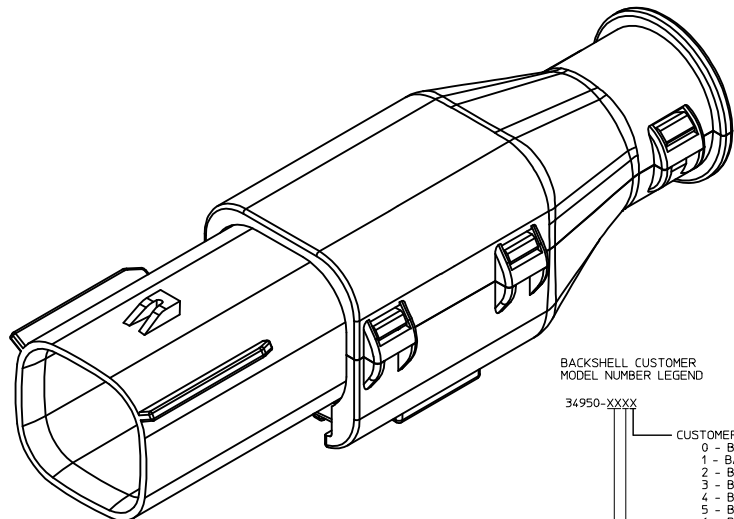

BACKSHELL NOTES

BACKSHELL NOTES: VALID UNLESS OTHERWISE SPECIFIED

1. GENERAL:

- a. APPLICATION SPECIFICATION SEE: AS-34951-001
- -DESIGNED TO MATE WITH BLADE SEALED ASSEMBLY SPECIFIED IN MOLEX DRAWING SD-33482-061.
- -SYSTEM TO BE USED WITH WIRE WITHIN DIAMETER RANGE OF 1.2mm TO 2.69mm.
- -COMPONENTS ARE OPTIONAL AND MUST BE PURCHASED SEPARATELY
- -BACKSHELL DESIGN IS OWNED BY SCHLEMMER
- -FOR ADDITIONAL INFORMATION SEE THE BACKSHELL COMPONENT DRAWING SD-34950-0001.

BACKSHELL CUSTOMER MODEL NUMBER LEGEND

34950-XXXX

CUSTOMER MODEL COMPONENTS

BACKSHELL FEATURES

- 1 - WITH RIBS
- 2 - WITHOUT RIBS

MX150 CIRCUIT SIZE 04, 06, 08, 12, 16, 20

REVISED IEC NO. UAU2016-1297 DRAWN BY CHYK APPR: JDENG02 2016/03/07 2016/03/07 2016/03/07 AB	QUALITY SYMBOLS	GENERAL TOLERANCES (UNLESS SPECIFIED)	DIMENSION STYLE	SCALE	DESIGN UNITS	THIRD ANGLE PROJECTION
	∇=0 ∇=0 ∇=0	mm INCH 4 PLACES ± --- ± --- 3 PLACES ± --- ± --- 2 PLACES ± 0.10 ± --- 1 PLACE ± 0.3 ± --- 0 PLACE ± ±	MM ONLY DRAWN BY DATE MDICK 2011/07/22 CHECKED BY DATE MDICK 2011/12/19 APPROVED BY DATE	4:1	METRIC	MX150 2X3 BLADE SEALED ASSEMBLY MAT SEAL molex
	ANGULAR ± 3 ° DRAFT WHERE APPLICABLE MUST REMAIN WITHIN DIMENSIONS	MATERIAL NO. SEE BOM	DOCUMENT NO. SD-33482-061	SHEET NO. 5 OF 9