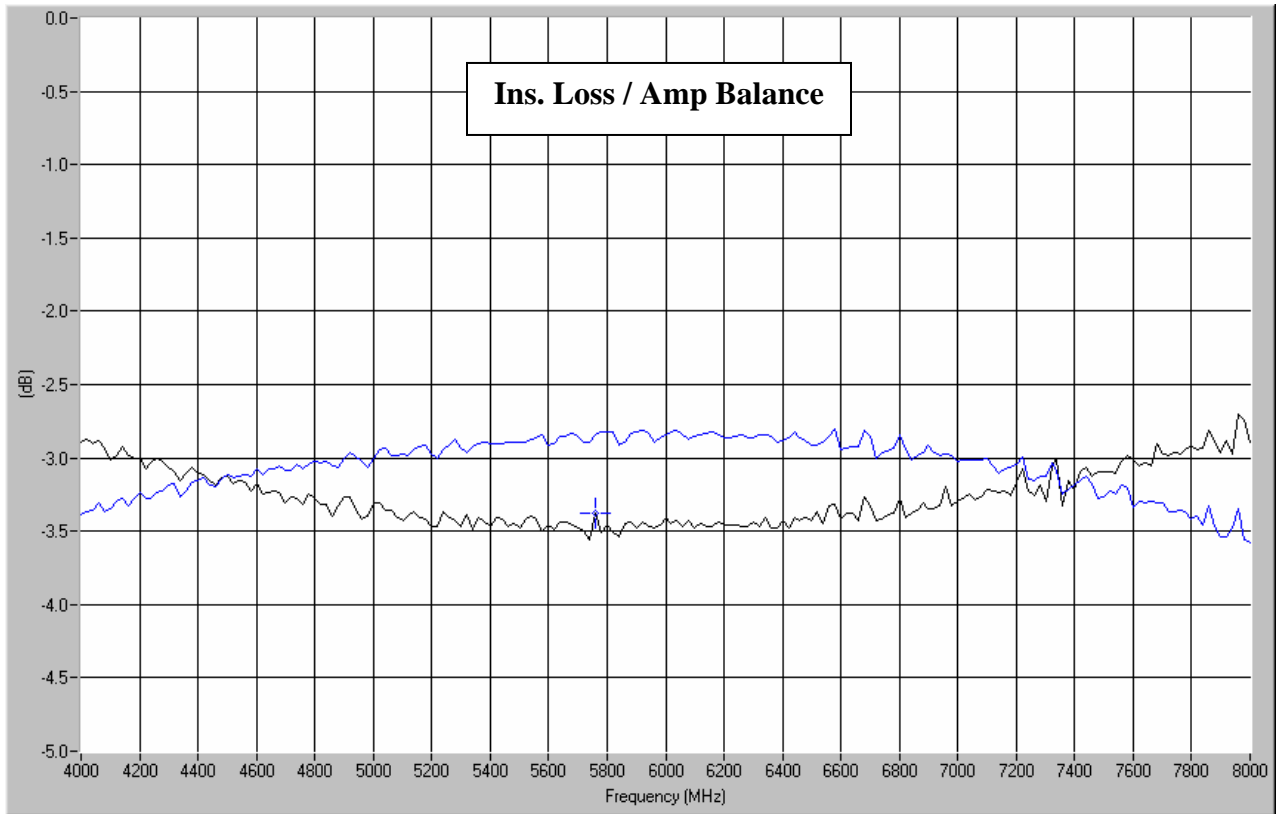

Typical Test Data Plots

USA/Canada: (315) 432-8909
Toll Free: (800) 411-6596
Europe: +44 2392-232392