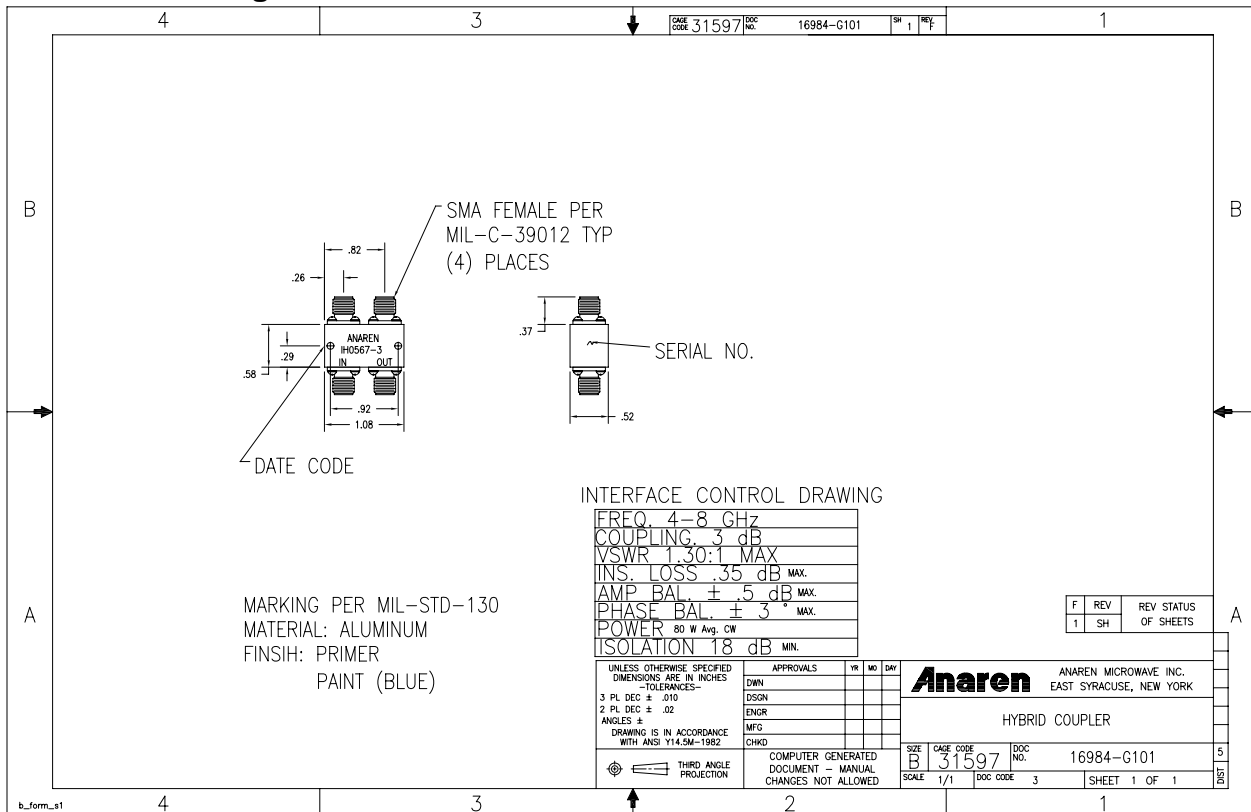

Outline Drawing

Electrical and Mechanical Specifications subject to change without notice.