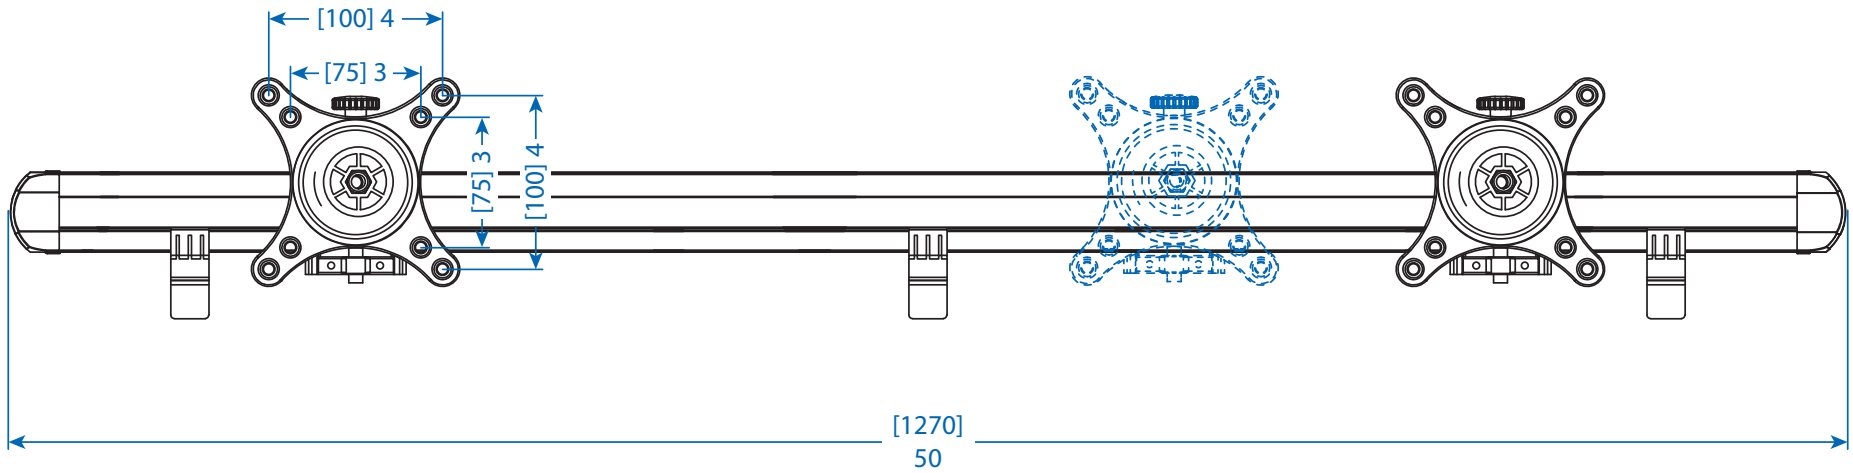

MODEL:

DMR1024X2

Dimensions: [mm] INCHES

Tripp Lite has a policy of continuous improvement. Specifications are subject to change without notice.

1111 W. 35th Street
Chicago, IL 60609 USA
773.869.1234
www.tripplite.com