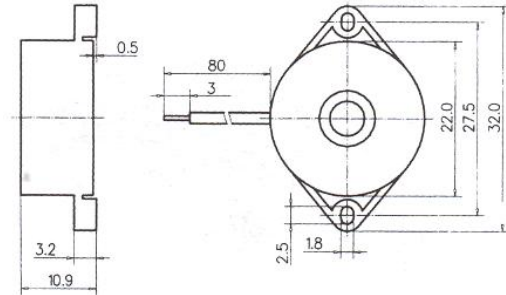

Product Data Sheet Part No. PB-2211 Non-Washable Type

DIMENSIONS

Type	Unit	PB-2211
Rated Voltage	(VDC)	12
Operating Voltage	(VDC)	3~28
Current Consumption	(mA)	< or = 8
Sound Output (Min)	(dB)	> or = 85
Resonance Frequency	(Hz)	4500±500
Operating Temp	(C)	-20~+70
Storage Temp	(C)	-30~+80
Weight	(g)	4
Dimension	mm	22 x H10.9
*Value applying at rated voltage		
*distance for measurement 30cm		