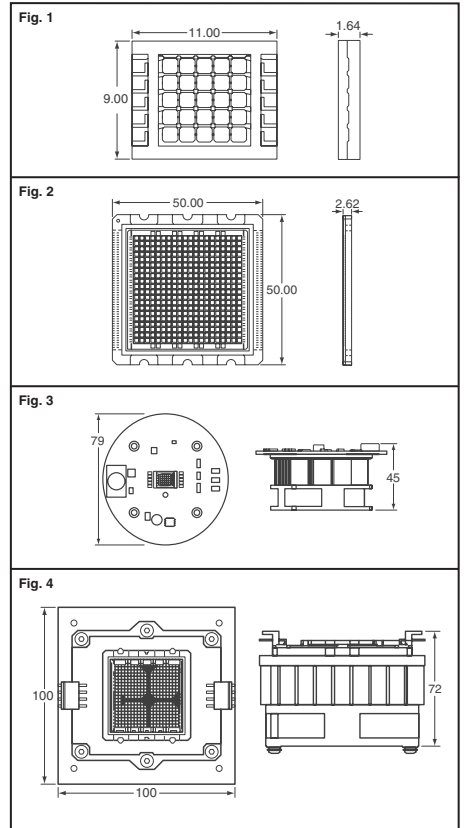

† Data shown for A (All Color); for detailed information on individual color separations, please see data sheet on Digi-Key's website.

Fig.	Emitted Color	Peak Wavelength (nm)	Input Voltage (V) Typical	Watts (W)	Lumens (lm) Typical	Digi-Key Part No.	1	10	50	100
Uno Air Cooled Light Engines										
3	Amber	595	9	18	360	722-1017-ND	279.24	249.02	234.59	229.13
	Infra-Red	870	5	18	—	722-1018-ND	533.12	483.34	460.60	446.88
	Red	630	9	18	288	722-1019-ND	279.24	249.02	234.59	229.13
	Ultra Violet	375	12	18	—	722-1020-ND	533.12	483.34	460.60	446.88
	White	—	9	18	337	722-1021-ND	279.24	249.02	234.59	229.13
	Blue	465	12	36	252	722-1022-ND	279.24	249.02	234.59	229.13
Green	520	12	36	792	722-1023-ND	298.74	249.02	234.59	229.13	
Violet	410	12	36	—	722-1024-ND	533.12	483.34	460.60	446.88	
Quattro Air Cooled Light Engines										
4	Blue	465	48	200	1485	722-1009-ND	2764.71	2543.88	2468.10	—
	Green	520	48	200	4988	722-1010-ND	2764.71	2543.88	2468.10	—
	White (RGBA)	—	48	200	3500	722-1011-ND	2764.71	2543.88	2468.10	—
	Red	630	48	200	3140	722-1012-ND	2764.71	2543.88	2468.10	—
	Amber	595	48	200	3984	722-1013-ND	2764.71	2543.88	2468.10	—
	Violet	410	48	200	—	722-1014-ND	3641.05	3366.42	—	—
	Ultra Violet	375	48	200	—	722-1015-ND	3641.05	3366.42	—	—
	Infra-Red	870	48	200	—	722-1016-ND	3641.05	3366.42	—	—