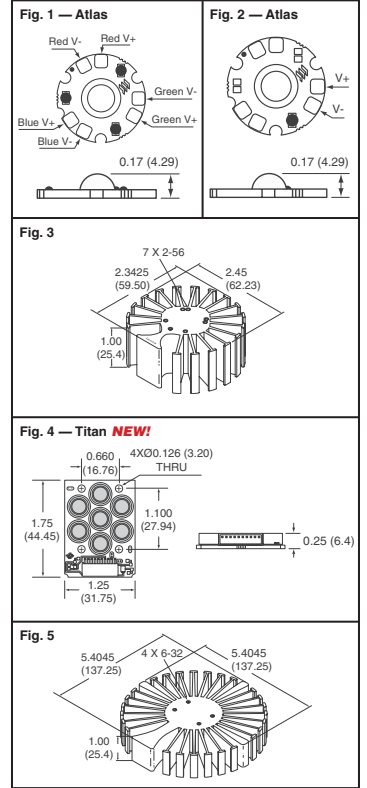

† Optical and electrical specifications are given for the specified drive current at a 25° junction temperature. ♦ RoHS Compliant