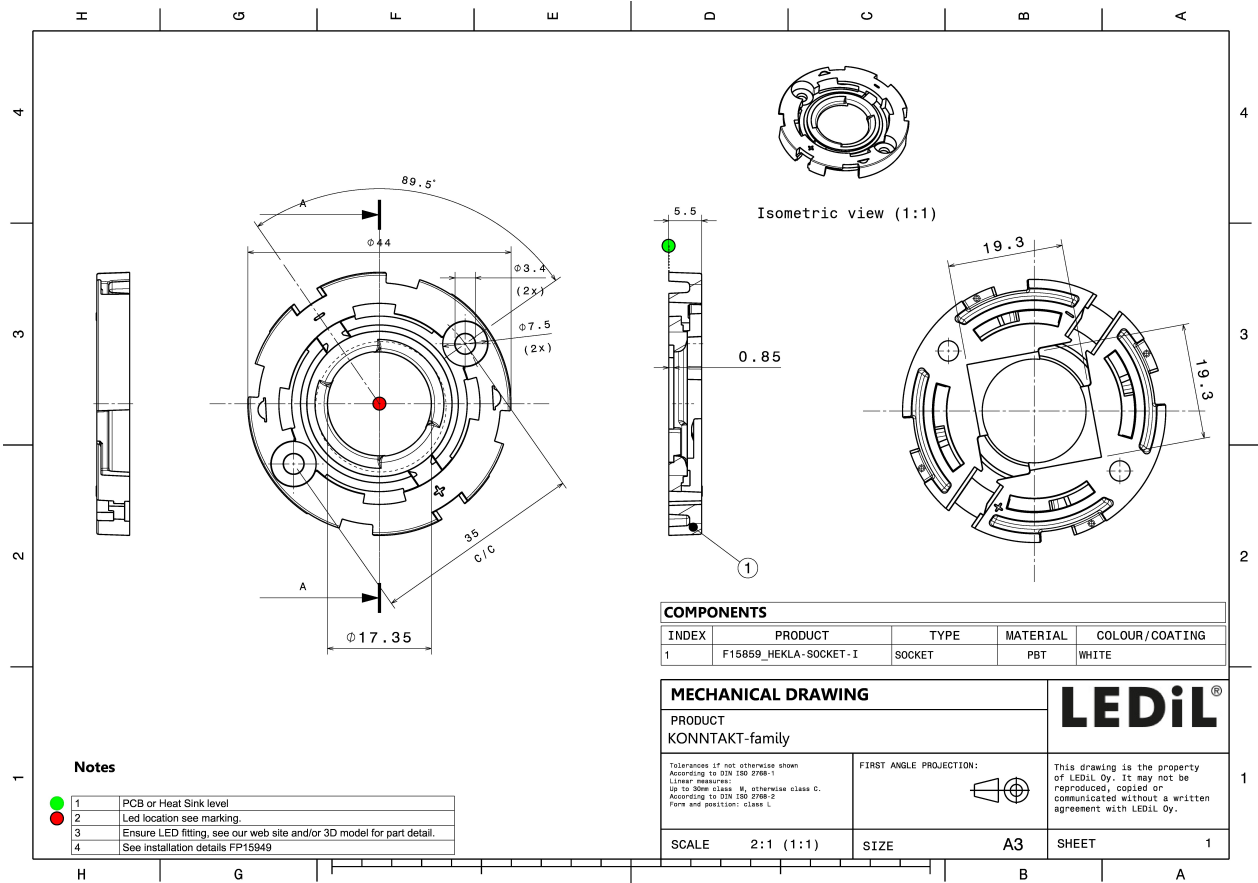

HEKLA-SOCKET-I

Version compatible with COBs of 19 x 19 mm packages and max 17 mm LES size

TECHNICAL SPECIFICATIONS:

Dimensions	Ø 44 mm
Height	5.5 mm
Fastening	screw
Colour	white
Box size	315 x 225 x 260 mm
Box weight	4.9 kg
Quantity in Box	1000 pcs
ROHS compliant	yes ⓘ

MATERIAL SPECIFICATIONS:

Component	Type	Material	Colour
HEKLA-SOCKET-I	Base part	PBT	white

GENERAL INFORMATION:

NOTE: The typical beam angle will be changed by different color, chip size and chip position tolerance. The typical total beam angle is the full angle measured where the luminous intensity is half of the peak value.